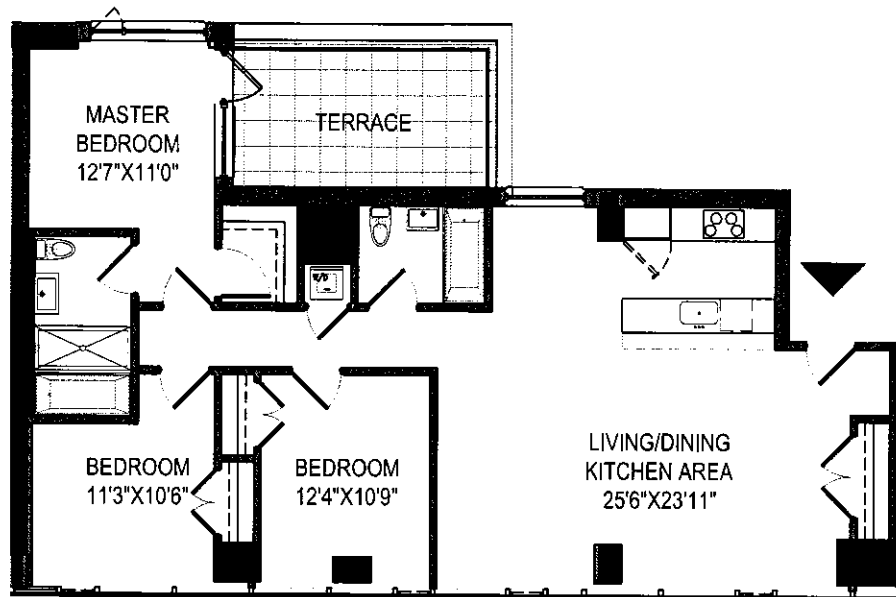

160 EAST 22ND STREET

NEW YORK, NY

UNIT 16A
3 BEDROOMS
2 BATHS
BALCONY

FLOOR NUMBER
16

APARTMENT AREA
1450 SF

16TH FLOOR PLAN

ALL DIMENSIONS ARE APPROXIMATE AND SUBJECT TO NOMINAL CONSTRUCTION VARIANCE AND TOLERANCE. DIMENSIONS ARE MAXIMUM OVERALL, SUBTRACT CUTOUTS.

160 EAST 22ND STREET

NEW YORK, NY

UNIT 16C
2 BEDROOMS
2 BATHS
TERRACE

FLOOR NUMBER
16

APARTMENT AREA
1171 SF

16TH FLOOR PLAN

ALL DIMENSIONS ARE APPROXIMATE AND SUBJECT TO NOMINAL CONSTRUCTION VARIANCE AND TOLERANCE. DIMENSIONS ARE MAXIMUM OVERALL, SUBTRACT CUTOUTS.

WE RESERVE THE RIGHT TO MAKE CHANGES DUE TO UNFORSEEN CONDITIONS IN ACCORDANCE WITH THE OFFERING PLAN.

160 EAST 22ND STREET

NEW YORK, NY

UNIT 16D
3 BEDROOMS
2 BATHS
TERRACE

FLOOR NUMBER
16

APARTMENT AREA
1620 SF

16TH FLOOR PLAN

ALL DIMENSIONS ARE APPROXIMATE AND SUBJECT TO NOMINAL CONSTRUCTION VARIANCE AND TOLERANCE. DIMENSIONS ARE MAXIMUM OVERALL, SUBTRACT CUTOUTS.

WE RESERVE THE RIGHT TO MAKE CHANGES DUE TO UNFORSEEN CONDITIONS IN ACCORDANCE WITH THE OFFERING PLAN.