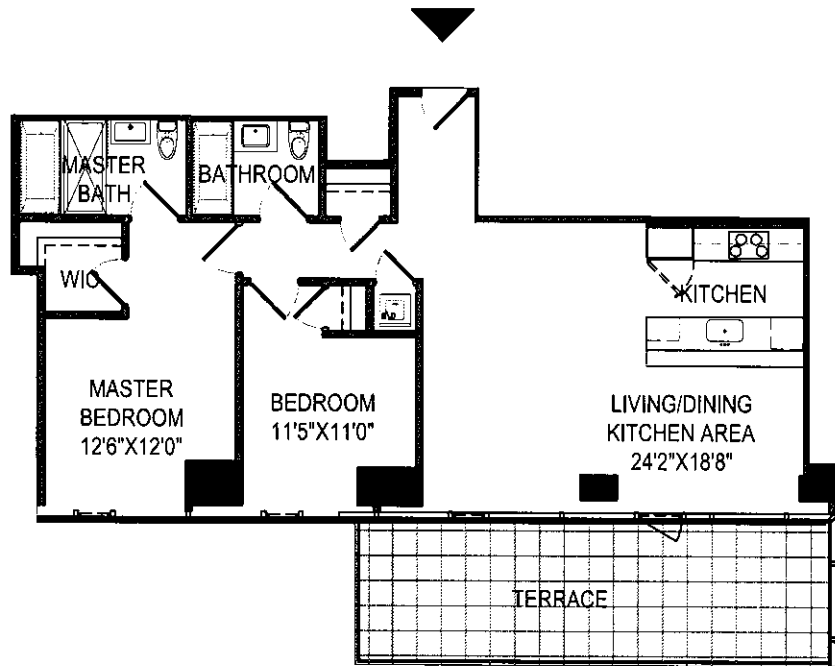

160 EAST 22ND STREET

NEW YORK, NY

UNIT 16A
3 BEDROOMS
2 BATHS
BALCONY

FLOOR NUMBER
16

APARTMENT AREA
1450 SF

16TH FLOOR PLAN

ALL DIMENSIONS ARE APPROXIMATE AND SUBJECT TO NOMINAL CONSTRUCTION VARIANCE AND TOLERANCE. DIMENSIONS ARE MAXIMUM OVERALL, SUBTRACT CUTOUTS.

16TH FLOOR PLAN

ALL DIMENSIONS ARE APPROXIMATE AND SUBJECT TO NOMINAL CONSTRUCTION VARIANCE AND TOLERANCE. DIMENSIONS ARE MAXIMUM OVERALL, SUBTRACT CUTOUTS.

WE RESERVE THE RIGHT TO MAKE CHANGES DUE TO UNFORSEEN CONDITIONS IN ACCORDANCE WITH THE OFFERING PLAN.

160 EAST 22ND STREET

NEW YORK, NY

UNIT 16C
2 BEDROOMS
2 BATHS
TERRACE

FLOOR NUMBER
16

APARTMENT AREA
1171 SF

16TH FLOOR PLAN

ALL DIMENSIONS ARE APPROXIMATE AND SUBJECT TO NOMINAL CONSTRUCTION VARIANCE AND TOLERANCE. DIMENSIONS ARE MAXIMUM OVERALL, SUBTRACT CUTOUTS.