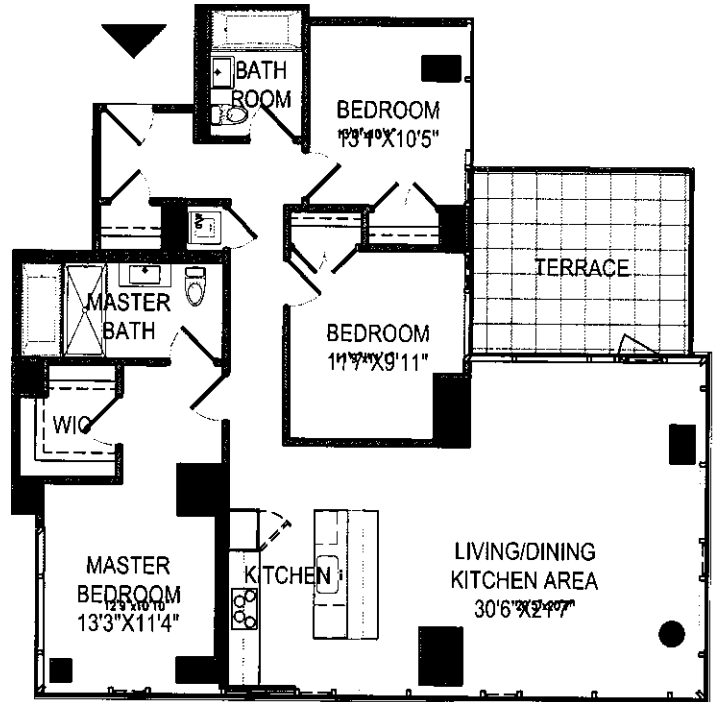

160 EAST 22ND STREET

NEW YORK, NY

UNIT 16A
3 BEDROOMS
2 BATHS
BALCONY

FLOOR NUMBER
16

APARTMENT AREA
1450 SF

16TH FLOOR PLAN

ALL DIMENSIONS ARE APPROXIMATE AND SUBJECT TO NOMINAL CONSTRUCTION VARIANCE AND TOLERANCE. DIMENSIONS ARE MAXIMUM OVERALL, SUBTRACT CUTOUTS.

WE RESERVE THE RIGHT TO MAKE CHANGES DUE TO UNFORSEEN CONDITIONS IN ACCORDANCE WITH THE OFFERING PLAN.

160 EAST 22ND STREET

NEW YORK, NY

UNIT 16B
3 BEDROOMS
2 BATHS
TERRACE

FLOOR NUMBER

16

APARTMENT AREA

1444 SF

16TH FLOOR PLAN

ALL DIMENSIONS ARE APPROXIMATE AND SUBJECT TO NOMINAL CONSTRUCTION VARIANCE AND TOLERANCE. DIMENSIONS ARE MAXIMUM OVERALL, SUBTRACT CUTOUTS.

WE RESERVE THE RIGHT TO MAKE CHANGES DUE TO UNFORSEEN CONDITIONS IN ACCORDANCE WITH THE OFFERING PLAN.

160 EAST 22ND STREET

NEW YORK, NY

UNIT 16C
2 BEDROOMS
2 BATHS
TERRACE

FLOOR NUMBER
16

APARTMENT AREA
1171 SF

16TH FLOOR PLAN

ALL DIMENSIONS ARE APPROXIMATE AND SUBJECT TO NOMINAL CONSTRUCTION VARIANCE AND TOLERANCE. DIMENSIONS ARE MAXIMUM OVERALL, SUBTRACT CUTOUTS.