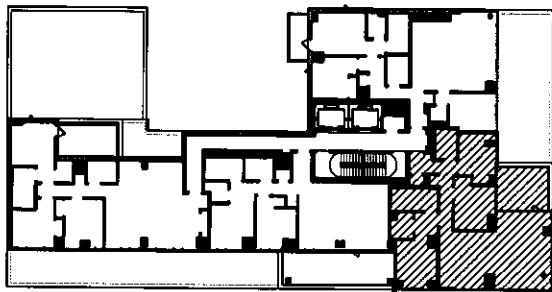

160 EAST 22ND STREET

NEW YORK, NY

UNIT 16A
3 BEDROOMS
2 BATHS
BALCONY

FLOOR NUMBER
16

APARTMENT AREA
1450 SF

16TH FLOOR PLAN

ALL DIMENSIONS ARE APPROXIMATE AND SUBJECT TO NOMINAL CONSTRUCTION VARIANCE AND TOLERANCE. DIMENSIONS ARE MAXIMUM OVERALL, SUBTRACT CUTOUTS.

WE RESERVE THE RIGHT TO MAKE CHANGES DUE TO UNFORSEEN CONDITIONS IN ACCORDANCE WITH THE OFFERING PLAN.

160 EAST 22ND STREET

NEW YORK, NY

UNIT 16B
3 BEDROOMS
2 BATHS
TERRACE

FLOOR NUMBER

16

APARTMENT AREA

1444 SF

16TH FLOOR PLAN

ALL DIMENSIONS ARE APPROXIMATE AND SUBJECT TO NOMINAL CONSTRUCTION VARIANCE AND TOLERANCE. DIMENSIONS ARE MAXIMUM OVERALL, SUBTRACT CUTOUTS.

WE RESERVE THE RIGHT TO MAKE CHANGES DUE TO UNFORSEEN CONDITIONS IN ACCORDANCE WITH THE OFFERING PLAN.