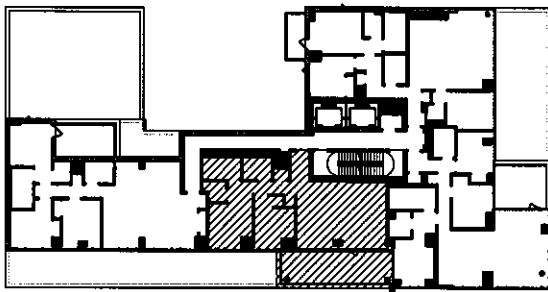

WE RESERVE THE RIGHT TO MAKE CHANGES DUE TO UNFORSEEN CONDITIONS IN ACCORDANCE WITH THE OFFERING PLAN.

160 EAST 22ND STREET

NEW YORK, NY

UNIT 16B
3 BEDROOMS
2 BATHS
TERRACE

FLOOR NUMBER

16

APARTMENT AREA

1444 SF

16TH FLOOR PLAN

ALL DIMENSIONS ARE APPROXIMATE AND SUBJECT TO NOMINAL CONSTRUCTION VARIANCE AND TOLERANCE. DIMENSIONS ARE MAXIMUM OVERALL, SUBTRACT CUTOUTS.

WE RESERVE THE RIGHT TO MAKE CHANGES DUE TO UNFORSEEN CONDITIONS IN ACCORDANCE WITH THE OFFERING PLAN.

160 EAST 22ND STREET

NEW YORK, NY

UNIT 16C
2 BEDROOMS
2 BATHS
TERRACE

FLOOR NUMBER
16

APARTMENT AREA
1171 SF

16TH FLOOR PLAN

ALL DIMENSIONS ARE APPROXIMATE AND SUBJECT TO NOMINAL CONSTRUCTION VARIANCE AND TOLERANCE. DIMENSIONS ARE MAXIMUM OVERALL, SUBTRACT CUTOUTS.