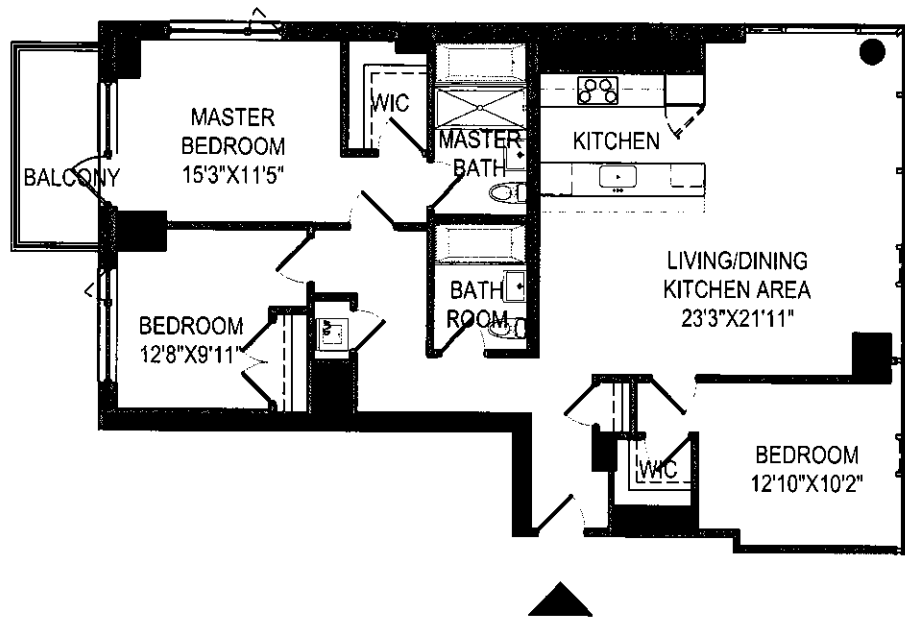

160 EAST 22ND STREET

NEW YORK, NY

UNIT 16A
3 BEDROOMS
2 BATHS
BALCONY

FLOOR NUMBER
16

APARTMENT AREA
1450 SF

16TH FLOOR PLAN

ALL DIMENSIONS ARE APPROXIMATE AND SUBJECT TO NOMINAL CONSTRUCTION VARIANCE AND TOLERANCE. DIMENSIONS ARE MAXIMUM OVERALL, SUBTRACT CUTOUTS.

WE RESERVE THE RIGHT TO MAKE CHANGES DUE TO UNFORSEEN CONDITIONS IN ACCORDANCE WITH THE OFFERING PLAN.

160 EAST 22ND STREET

NEW YORK, NY

UNIT 16B
3 BEDROOMS
2 BATHS
TERRACE

FLOOR NUMBER

16

APARTMENT AREA

1444 SF

16TH FLOOR PLAN

ALL DIMENSIONS ARE APPROXIMATE AND SUBJECT TO NOMINAL CONSTRUCTION VARIANCE AND TOLERANCE. DIMENSIONS ARE MAXIMUM OVERALL, SUBTRACT CUTOUTS.

WE RESERVE THE RIGHT TO MAKE CHANGES DUE TO UNFORSEEN CONDITIONS IN ACCORDANCE WITH THE OFFERING PLAN.

160 EAST 22ND STREET

NEW YORK, NY

UNIT 16C
2 BEDROOMS
2 BATHS
TERRACE

FLOOR NUMBER
16

APARTMENT AREA
1171 SF

16TH FLOOR PLAN

ALL DIMENSIONS ARE APPROXIMATE AND SUBJECT TO NOMINAL CONSTRUCTION VARIANCE AND TOLERANCE. DIMENSIONS ARE MAXIMUM OVERALL, SUBTRACT CUTOUTS.